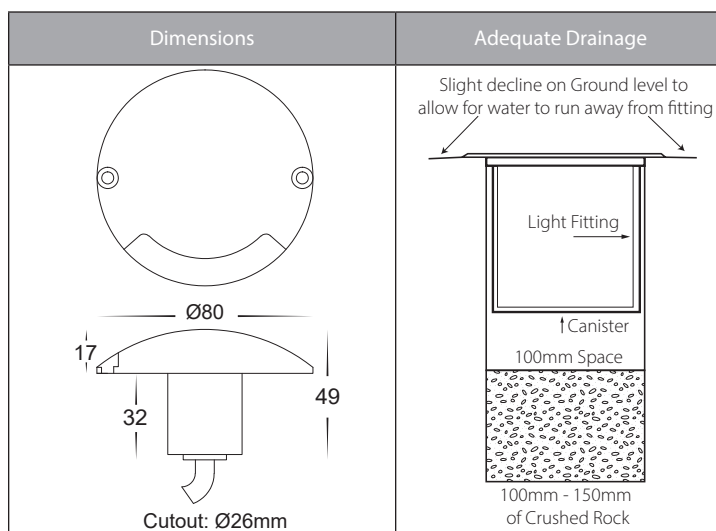

Product Ordering

Image	Part Number	Colour Temp	Lumens	Input Voltage	Beam Angle	Included LED	Barcode
	HV2871W-BLK	3000k	180lm	12v DC	120°	3w Built in LED	9350418012371
	HV2871C-BLK	5500k	190lm	12v DC	120°	3w Built in LED	9350418012364
	HV2871W-SLV	3000k	180lm	12v DC	120°	3w Built in LED	9350418012357
	HV2871C-SLV	5500k	190lm	12v DC	120°	3w Built in LED	9350418012340

*Items ordered after 01-01-2022