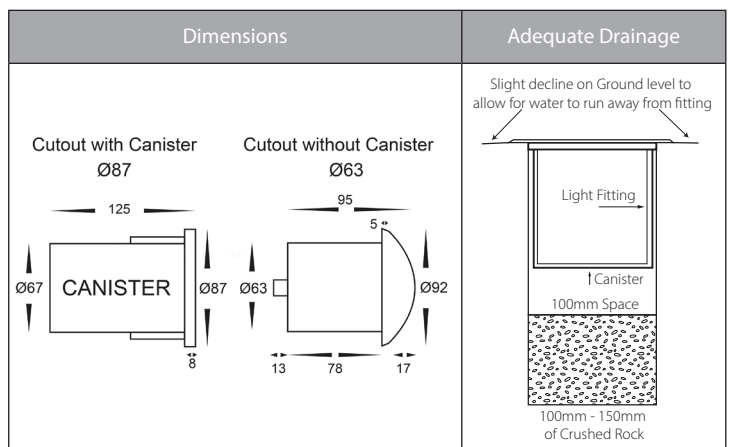

Viale Brass

3 Way Inground or Wall Light

Product Specifications

Name	Viale
Material	316 Stainless Steel + Brass
Colour	Stainless Steel + Brass Face
IP Rating	IP65
IK Rating	IK10
Installation Type	Inground or Wall - Recessed
Trafficable	500kg
Cable Length	300mm
Lamp Base	MR16
Max Wattage	20w
Protection Class	3 (No Earth Required)
Lamp Expectancy	<30,000hrs
Diffuser Type	Clear Glass
CRI	CRI>80
Dimmable	No - Not with Globes Supplied
Warranty	3 Years Replacement*

Product Ordering

Part Number	Colour Temp	Lumens	Input Voltage	Beam Angle	Included LED	Barcode
HV19082T-BR	3000k 4000k 5500k	270lm 285lm 300lm	12v DC	120°	TRI Colour 5w MR16 LED	9350418030108

*Items ordered after 01-01-2022