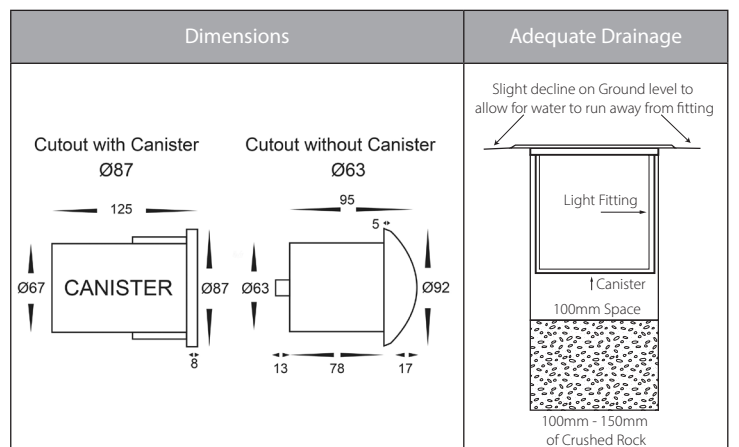

Viale Brass 2 Way Inground or Wall Light

Product Specifications

Name	Viale
Material	316 Stainless Steel + Brass
Colour	Stainless Steel + Brass Face
IP Rating	IP65
IK Rating	IK10
Installation Type	Inground or Wall - Recessed
Trafficable	500kg
Cable Length	300mm
Lamp Base	MR16
Max Wattage	20w
Protection Class	3 (No Earth Required)
Lamp Expectancy	<30,000hrs
Diffuser Type	Clear Glass
CRI	CRI>80
Dimmable	No - Not with Globes Supplied
Warranty	3 Years Replacement*

Product Ordering

Product Ordering

Part Number	Colour Temp	Lumens	Input Voltage	Beam Angle	Included LED	Barcode
HV19072T-BR	3000k 4000k 5500k	270lm 285lm 300lm	12v DC	120°	TRI Colour 5w MR16 LED	9350418030078