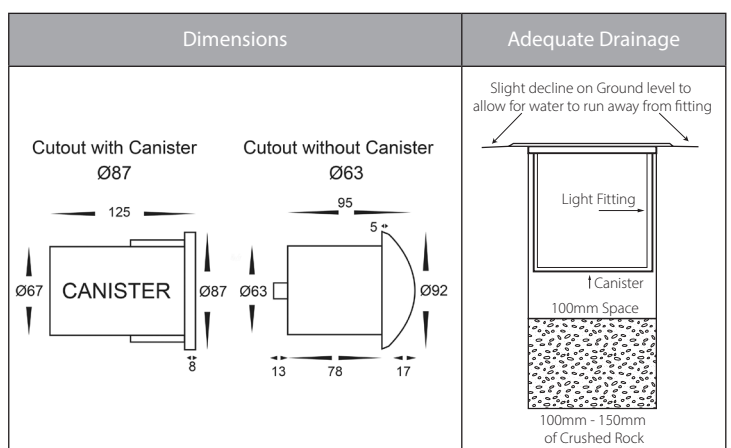

i Solid Brass and Solid Copper fittings will naturally tarnish, Solid brass fittings with additional coatings (Antique Brass & Graphite) may tarnish through the coating when installed in outdoor environments

Product Ordering

Part Number	Colour Temp	Lumens	Input Voltage	Beam Angle	Included LED	Barcode
HV19062T-AB	3000k 4000k 5500k	270lm 285lm 300lm	12v DC	120°	TRI Colour 5w MR16 LED	9350418030030

*Items ordered after 01-01-2022