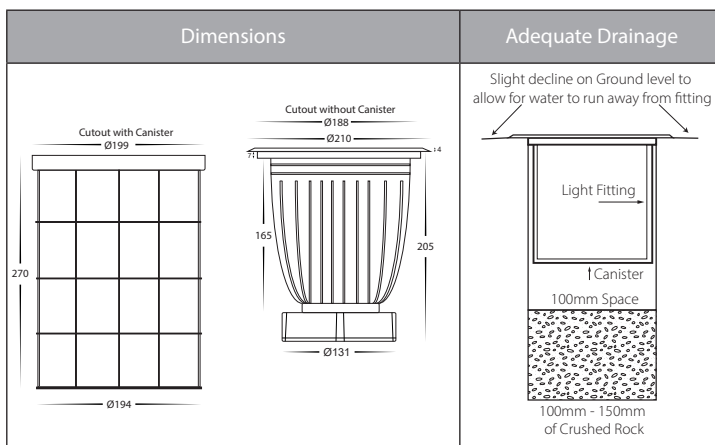

Product Ordering

Part Number	Colour Temp	Lumens	Input Voltage	Beam Angle	Included LED	Barcode
HV1834W-12V	3000k	2400lm	12v DC	60°	30w Built in LED	9350418001153
HV1834W-240V	3000k	2400lm	240v AC	60°	30w Built in LED	9350418001146
HV1834C-12V	5500K	2700lm	12v DC	60°	30w Built in LED	9350418004758
HV1834C-240V	5500K	2700lm	240v AC	60°	30w Built in LED	9350418004741

*Items ordered after 01-01-2022