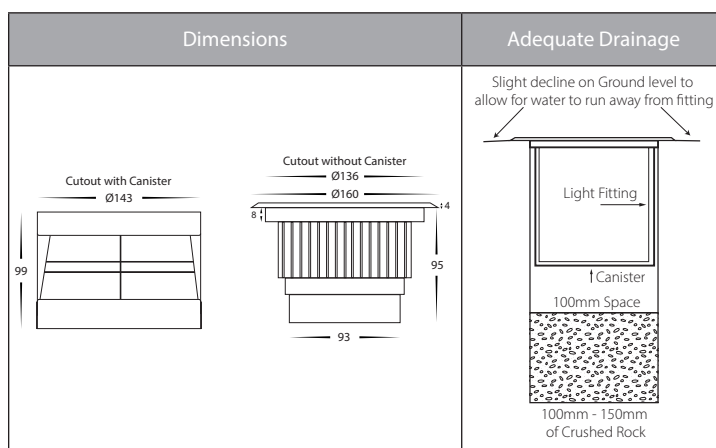

Klip 316 Stainless Steel Round Inground Light

Product Specifications

Name	Klip
Material	316 Stainless Steel + Aluminium
Colour	Stainless Steel Face + Black Body
IP Rating	IP67
IK Rating	IK10
Installation Type	Inground
Trafficable	1000kg
Cable Length	300mm
Lamp Base	Built in LED
Max Wattage	10w
Protection Class	12v Models = Class 3 (No Earth Required) 240v Models = 1 (Earth Required)
Lamp Expectancy	<30,000hrs
Diffuser Type	Clear Glass
CRI	CRI>80
Dimmable	No
Warranty	3 Years Replacement*

Product Ordering

Part Number	Colour Temp	Lumens	Input Voltage	Beam Angle	Included LED	Barcode
HV1832W-12V	3000k	800lm	12v DC	120°	10w Built in LED	9350418001115
HV1832W-240V	3000k	800lm	240v AC	120°	10w Built in LED	9350418001108
HV1832C-12V	5500K	900lm	12v DC	120°	10w Built in LED	9350418004697
HV1832C-240V	5500K	900lm	240v AC	120°	10w Built in LED	9350418004680