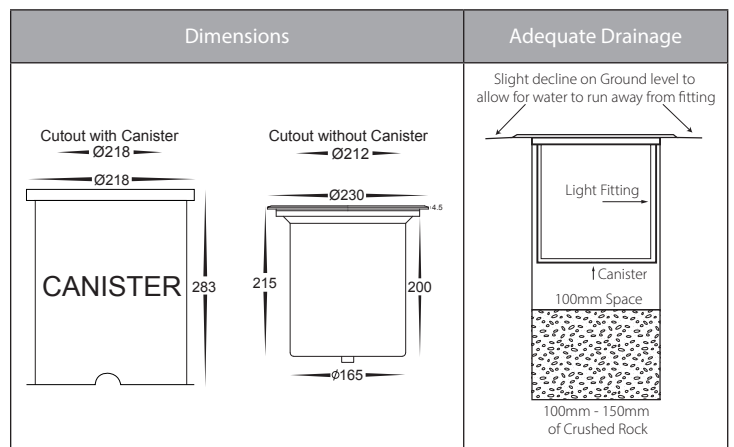

## Product Specifications

Name	Toldo
Material	316 Stainless Steel + Aluminium
Colour	Stainless Steel Face + Black Body
IP Rating	IP67
IK Rating	IK10
Tilt	15°
Installation Type	Inground
Trafficable	1000kg
Cable Length	300mm
Lamp Base	Built in LED
Max Wattage	20w
Protection Class	3 (No Earth Required)
Lamp Expectancy	<30,000hrs
Diffuser Type	Clear Glass
CRI	CRI>80
Dimmable	No
Warranty	3 Years Replacement*

## Product Ordering

Part Number	Colour Temp	Lumens	Input Voltage	Beam Angle	Included LED	Barcode
<b>HV1829W</b>	3000k	1600lm	24v DC	30°	20w Built in LED	9350418011329
<b>HV1829C</b>	5500K	1800lm	24v DC	30°	20w Built in LED	9350418007414