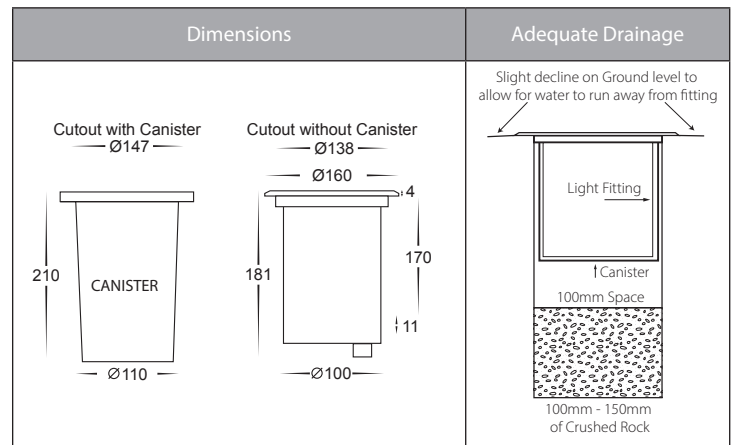

Product Ordering

Part Number	Colour Temp	Lumens	Input Voltage	Beam Angle	Included LED	Barcode
HV1828W	3000k	500lm	12v DC	30°	5w Built in LED	9350418007322
HV1828C	5500K	450lm	12v DC	30°	5w Built in LED	9350418007414

*Items ordered after 01-01-2022