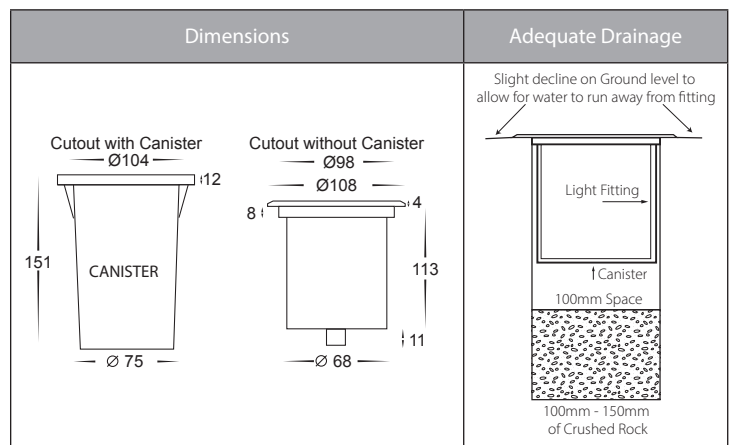

Product Ordering

Part Number	Colour Temp	Lumens	Input Voltage	Beam Angle	Included LED	Barcode
HV1827W	3000k	270lm	12v DC	30°	3w Built in LED	9350418007315
HV1827C	5500K	300lm	12v DC	30°	3w Built in LED	9350418007308

*Items ordered after 01-01-2022