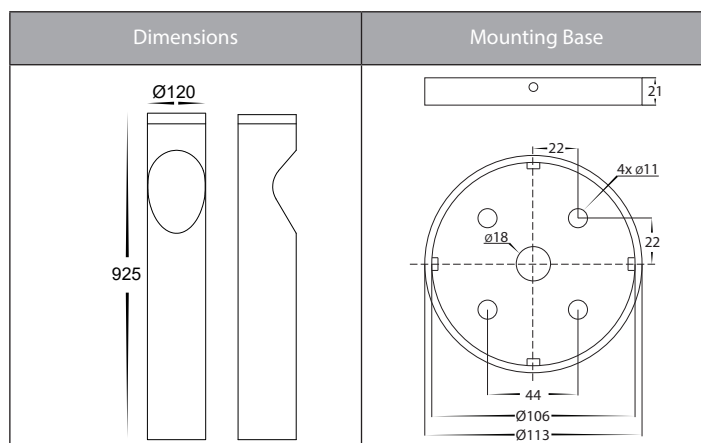

Optional Havit Compatible Accessories

Image	Part Number	Description
	24v DC LED Drivers	See Catalogue or Website for full range of 24v DC LED Drivers
	HV1607	Optional spike for installation into ground.