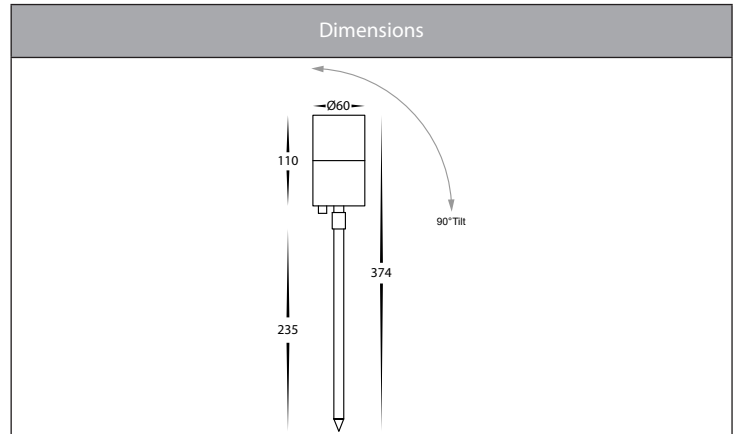

Tivah Graphite Coloured Brass Garden Spike Spot Light

Product Specifications

Name	Tivah
Material	Solid Brass
Colour	Graphite
IP Rating	IP65
Installation Type	Ground - Spike
Lamp Base	MR16
Max Wattage	1x 20w MR16
Protection Class	3 (No Earth Required)
Lamp Expectancy	<30,000hrs
Diffuser Type	Clear Glass
Cable Length	2000mm
CRI	CRI>80
Dimmable	No - Not with supplied globes
IK Rating	IK08
Warranty	3 Years Replacement*

Optional Havit Compatible Accessories

Image	Part Number	Colour Temp	Input Voltage	Beam Angle	Included LED
	HV9507	3000k 4000k 5500k	12v DC	60°	TRI Colour 3/5/7w MR16 LED
	HV9508	3000k 4000k 5500k	24v DC	60°	TRI Colour 3/5/7w MR16 LED
	12v DC LED Drivers	See Catalogue or Website for full range of 12v DC LED Drivers			
	HV9911	Small IP67 Weatherproof Connector			
	HV9912	Medium IP67 Weatherproof Connector			
	HV9913	Large IP67 Weatherproof Connector			

Product Ordering

Part Number	Colour Temp	Lumens	Input Voltage	Beam Angle	Included LED	Barcode
HV1477T	3000k 4000k 5500k	270lm 285lm 300lm	12v DC	120°	TRI Colour 5w MR16 LED	9350418027696

*Items ordered after 01-01-2022