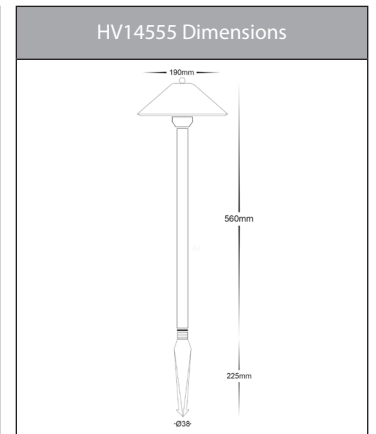

Product Ordering

Image	Part Number	Colour Temp	Lumens	Input Voltage	Beam Angle	Included LED	Barcode
	HV1454T	3000k 4000k 5500k	240lm 250lm 260lm	12v DC	180°	3.2w G4 Bi Pin	9350418028204
	HV1455T	3000k 4000k 5500k	240lm 250lm 260lm	12v DC	180°	3.2w G4 Bi Pin	9350418028211

*Items ordered after 01-01-2022