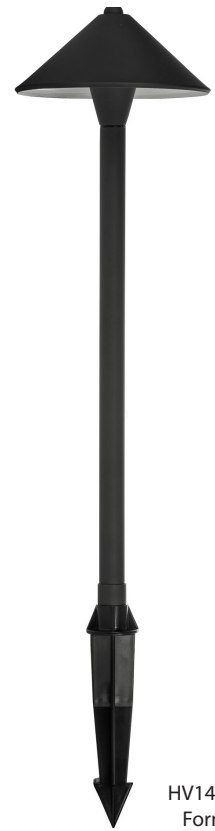

HV1455
Forn

Optional Havit Compatible Accessories

Image	Part Number	Colour Temp	Input Voltage	Beam Angle	Included LED
	12v DC LED Drivers	See Catalogue or Website for full range of 12v DC LED Drivers			
	HV145-BASE	Surface Mounted Base for installation without spike			
	HV9911	Small IP67 Weatherproof Connector			
	HV9912	Medium IP67 Weatherproof Connector			
	HV9913	Large IP67 Weatherproof Connector