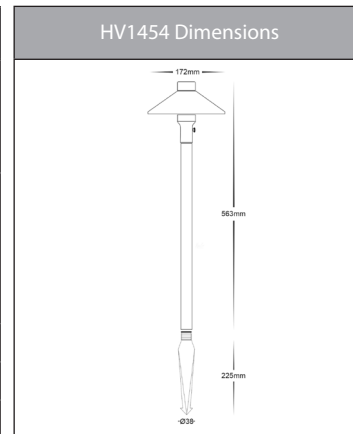

Product Ordering

Image	Part Number	Colour Temp	Lumens	Input Voltage	Beam Angle	Included LED	Barcode
	HV1454T	3000k 4000k 5500k	240lm 250lm 260lm	12v DC	180°	3.2w G4 Bi Pin	9350418028204
	HV1455T	3000k 4000k 5500k	240lm 250lm 260lm	12v DC	180°	3.2w G4 Bi Pin	9350418028211

*Items ordered after 01-01-2022