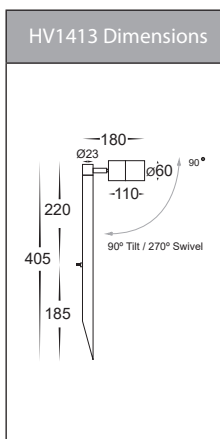

Product Ordering

Image	Part Number	Colour Temp	Lumens	Input Voltage	Beam Angle	Included LED	Barcode
	HV1403T-BR	3000k 4000k 5500k	270lm 285lm 300lm	12v DC	120°	TRI Colour 5w MR16 LED	T.B.C.
	HV1405T-BR	3000k 4000k 5500k	2x 270lm 2x 285lm 2x 300lm	12v DC	120°	TRI Colour 2x 5w MR16 LED	T.B.C.
	HV1407T-BR	3000k 4000k 5500k	270lm 285lm 300lm	12v DC	120°	TRI Colour 5w MR16 LED	T.B.C.

*Items ordered after 01-01-2022