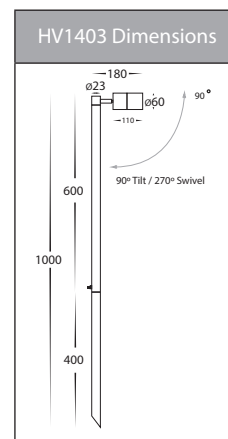

Product Ordering

Image	Part Number	Colour Temp	Lumens	Input Voltage	Beam Angle	Included LED	Barcode
	HV1403T-BR	3000k 4000k 5500k	270lm 285lm 300lm	12v DC	120°	TRI Colour 5w MR16 LED	T.B.C.
	HV1405T-BR	3000k 4000k 5500k	2x 270lm 2x 285lm 2x 300lm	12v DC	120°	TRI Colour 2x 5w MR16 LED	T.B.C.
	HV1407T-BR	3000k 4000k 5500k	270lm 285lm 300lm	12v DC	120°	TRI Colour 5w MR16 LED	T.B.C.

*Items ordered after 01-01-2022