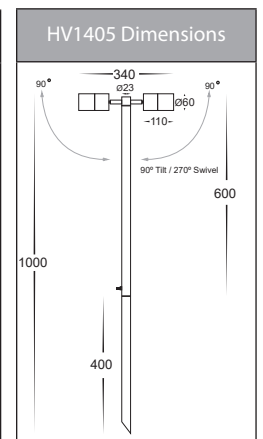

Product Ordering

Image	Part Number	Colour Temp	Lumens	Input Voltage	Beam Angle	Included LED	Barcode
	HV1403T-BR	3000k 4000k 5500k	270lm 285lm 300lm	12v DC	120°	TRI Colour 5w MR16 LED	T.B.C.
	HV1405T-BR	3000k 4000k 5500k	2x 270lm 2x 285lm 2x 300lm	12v DC	120°	TRI Colour 2x 5w MR16 LED	T.B.C.
	HV1407T-BR	3000k 4000k 5500k	270lm 285lm 300lm	12v DC	120°	TRI Colour 5w MR16 LED	T.B.C.

*Items ordered after 01-01-2022