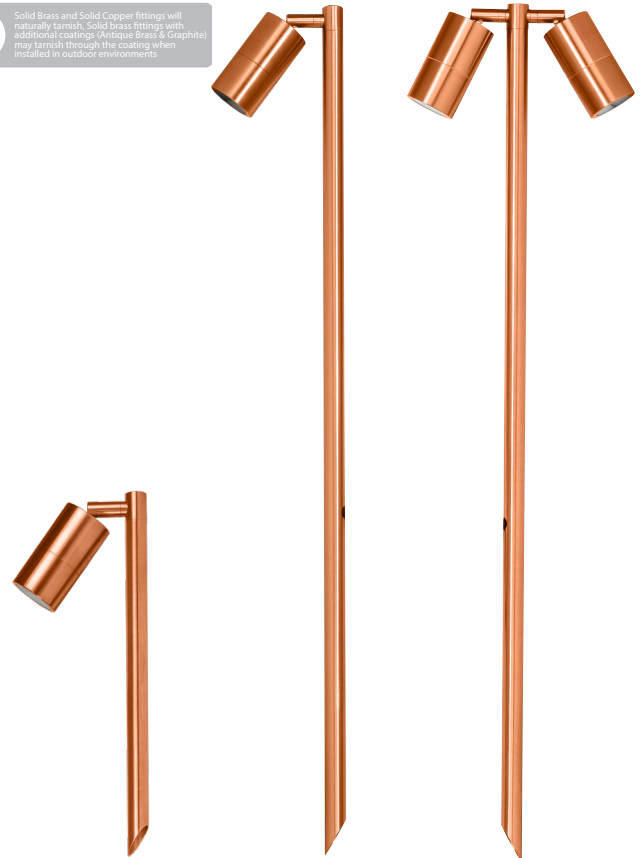

Tivah Solid Brass Garden Spike Spot Lights

Product Specifications

Name	Tivah
Material	Solid Brass
Colour	Brass
IP Rating	IP65
Installation Type	Ground - Spike
Lamp Base	MR16
Max Wattage	1x 20w MR16 | 2x 20w MR16
Protection Class	3 (No Earth Required)
Lamp Expectancy	<30,000hrs
Diffuser Type	Clear Glass
Cable Length	2000mm
CRI	CRI>80
Dimmable	No - Not with supplied globes
IK Rating	IK08
Warranty	3 Years Replacement*

HV1413T

HV1403T-CP

HV1405T-CP

Optional Havit Compatible Accessories

Image	Part Number	Colour Temp	Input Voltage	Beam Angle	Included LED
	HV9507	3000k 4000k 5500k	12v DC	60°	TRI Colour 3/5/7w MR16 LED
	HV9508	3000k 4000k 5500k	24v DC	60°	TRI Colour 3/5/7w MR16 LED
	12v DC LED Drivers	See Catalogue or Website for full range of 12v DC LED Drivers			
	HV9911	Small IP67 Weatherproof Connector			
	HV9912	Medium IP67 Weatherproof Connector			
	HV9913	Large IP67 Weatherproof Connector