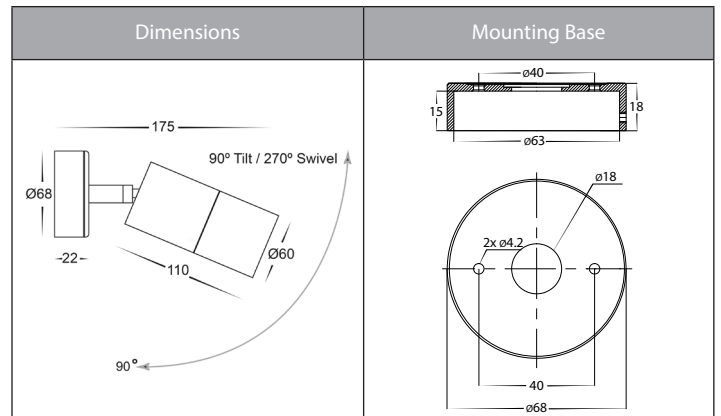

Tivah Titanium Coloured Aluminium Single Adjustable Wall Lights

Product Specifications

Name	Tivah
Material	Aluminium
Colour	Titanium
IP Rating	IP65
Installation Type	Wall or Ceiling - Surface Mounted
Lamp Base	Either GU10 or MR16
Protection Class	240v = 1 (Requires Earth)
	12v DC = 3 (No Earth Required)
Max Wattage	35w GU10 20w MR16
Lamp Expectancy	<30,000hrs
Diffuser Type	Clear Glass
CRI	CRI>80
Dimmable	No - Not with supplied globes, See below for optional dimmable globes
IK Rating	IK10
Warranty	3 Years Replacement*

Product Ordering

Part Number	Colour Temp	Lumens	Input Voltage	Beam Angle	Included LED	Barcode
HV1285T	3000k 4000k 5500k	240-560lm 255-595lm 270-630lm	240v AC	60°	TRI Colour 3/5/7w GU10 LED	9350418015426
HV1287GU10T	3000k 4000k 5500k	270lm 285lm 300lm	240v AC	120°	TRI Colour 5w GU10 LED	9350418015433
HV1287MR16T	3000k 4000k 5500k	270lm 285lm 300lm	12v DC	120°	TRI Colour 5w MR16 LED	9350418015440