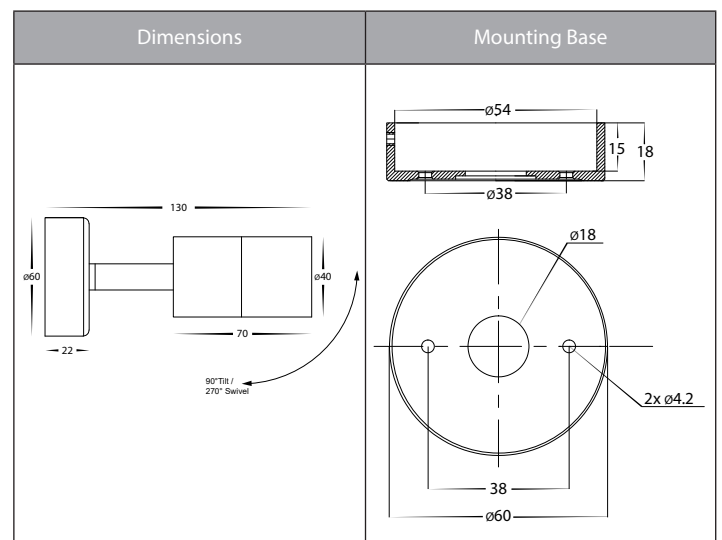

Product Ordering

Part Number	Colour Temp	Lumens	Input Voltage	Beam Angle	Included LED	Barcode
HV1227MR11NW	3000k 4000k	2x 270lm 2x 300lm	12v DC	60°	3w 3000k MR11 LED 3w 4000k MR11 LED	9350418018779

*Items ordered after 01-01-2022