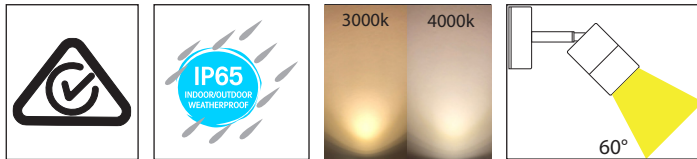

## Product Specifications

Name	Mini Tivah
Material	Aluminium
Colour	Poly Powder Coated Black
IP Rating	IP65
Installation Type	Wall or Ceiling - Surface Mounted
Lamp Base	MR11
Protection Class	3 (No Earth Required)
Max Wattage	20w MR11
Lamp Expectancy	<30,000hrs
Diffuser Type	Clear Glass
CRI	CRI>80
Dimmable	No - Not with supplied globes
IK Rating	IK10
Warranty	3 Years Replacement*