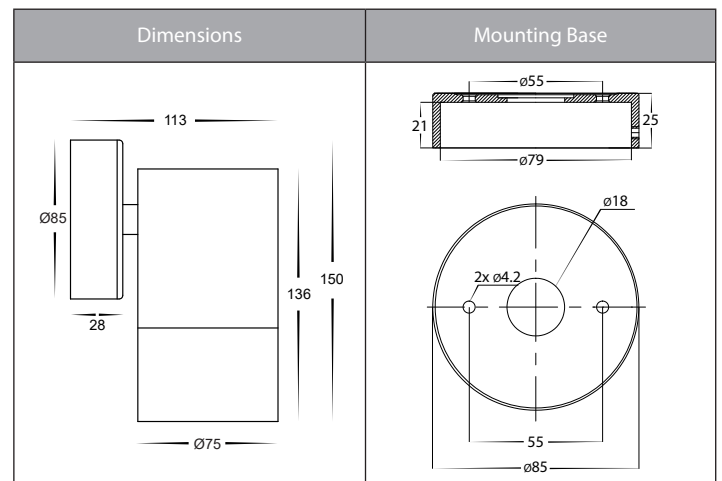

Maxi Tivah Aluminium Black Fixed Down Wall Lights

Product Specifications

Name	Maxi Tivah
Material	Aluminium
Colour	Poly Powder Coated Black
IP Rating	IP65
Installation Type	Wall - Surface Mounted
Lamp Base	Built in LED
Protection Class	1 (Requires Earth)
Max Wattage	12w
Lamp Expectancy	<30,000hrs
Diffuser Type	Clear Glass
CRI	CRI>80
Dimmable	No
IK Rating	IK10
Warranty	3 Years Replacement*

Product Ordering

Part Number	Colour Temp	Lumens	Input Voltage	Beam Angle	Included LED	Barcode
HV1128T	3000k 4000k 5500k	1080lm 1140lm 1200lm	240v AC	60°	TRI Colour 12w Built in LED	9350418018892

*Items ordered after 01-01-2022