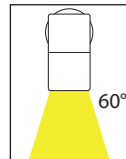

Maxi Tivah Aluminium Black Fixed Down Wall Lights

Product Specifications

Name	Maxi Tivah
Material	Aluminium
Colour	Poly Powder Coated Black
IP Rating	IP65
Installation Type	Wall - Surface Mounted
Lamp Base	Built in LED
Protection Class	1 (Requires Earth)
Max Wattage	12w
Lamp Expectancy	<30,000hrs
Diffuser Type	Clear Glass
CRI	CRI>80
Dimmable	No
IK Rating	IK10
Warranty	3 Years Replacement*