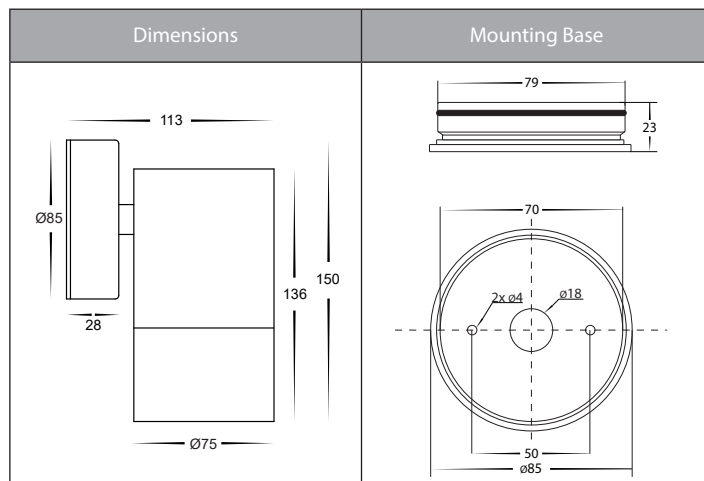

Maxi Tivah 316 Stainless Steel Fixed Down Wall Lights

Product Specifications

Name	Maxi Tivah
Material	316 Stainless Steel
Colour	Stainless Steel
IP Rating	IP65
Installation Type	Wall - Surface Mounted
Lamp Base	Built in LED
Protection Class	1 (Requires Earth)
Max Wattage	12w
Lamp Expectancy	<30,000hrs
Diffuser Type	Clear Glass
CRI	CRI>80
Dimmable	No
IK Rating	IK10
Warranty	3 Years Replacement*

Product Ordering

Part Number	Colour Temp	Lumens	Input Voltage	Beam Angle	Included LED	Barcode
HV1108T	3000k 4000k 5500k	1080lm 1140lm 1200lm	240v AC	60°	TRI Colour 12w Built in LED	9350418018885

*Items ordered after 01-01-2022