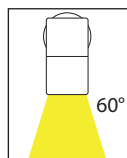

Maxi Tivah 316 Stainless Steel Fixed Down Wall Lights

Product Specifications

Name	Maxi Tivah
Material	316 Stainless Steel
Colour	Stainless Steel
IP Rating	IP65
Installation Type	Wall - Surface Mounted
Lamp Base	Built in LED
Protection Class	1 (Requires Earth)
Max Wattage	12w
Lamp Expectancy	<30,000hrs
Diffuser Type	Clear Glass
CRI	CRI>80
Dimmable	No
IK Rating	IK10
Warranty	3 Years Replacement*