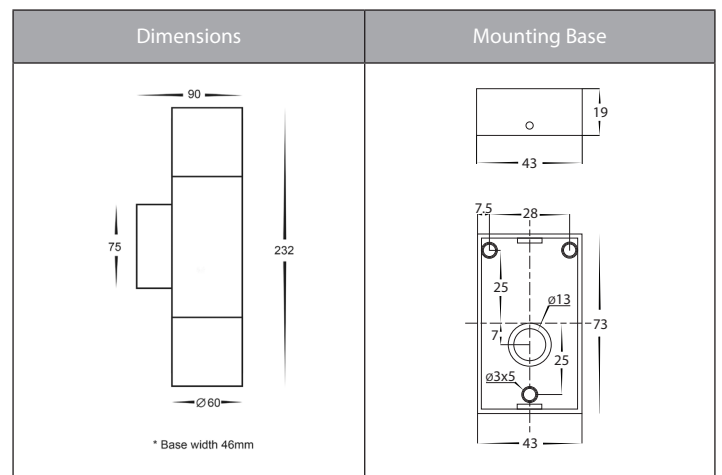

Piaz Stainless Steel Up & Down Wall Light

Product Specifications

Name	Piaz
Material	High Grade 304 Stainless Steel
Colour	Stainless Steel
IP Rating	IP54
Installation Type	Wall - Surface Mounted
Lamp Base	GU10
Protection Class	1 (Requires Earth)
Max Wattage	2x 35w GU10
Lamp Expectancy	<30,000hrs
Diffuser Type	Clear Glass
CRI	CRI>80
Dimmable	No - Not with supplied globes, See below for optional dimmable globes
IK Rating	IK10
Warranty	3 Years Replacement*

Product Ordering

Part Number	Colour Temp	Lumens	Input Voltage	Beam Angle	Included LED	Barcode
HV1071T	3000k 4000k 5500k	2x 270lm 2x 285lm 2x 300lm	240v AC	120°	TRI Colour 2x 5w GU10 LED	9350418014979

*Items ordered after 01-01-2022