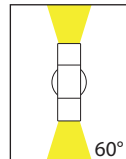

Maxi Tivah 316 Stainless Steel Up & Down Wall Lights

Product Specifications

Name	Maxi Tivah
Material	316 Stainless Steel
Colour	Stainless Steel
IP Rating	IP65
Installation Type	Wall - Surface Mounted
Lamp Base	Built in LED
Protection Class	1 (Requires Earth)
Max Wattage	2x 12w
Lamp Expectancy	<30,000hrs
Diffuser Type	Clear Glass
CRI	CRI>80
Dimmable	No
IK Rating	IK10
Warranty	3 Years Replacement*