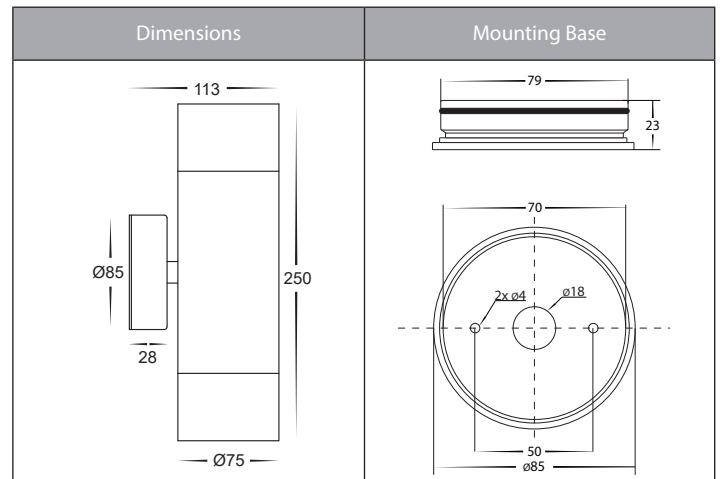

Maxi Tivah 316 Stainless Steel Up & Down Wall Lights

Product Specifications

Name	Maxi Tivah
Material	316 Stainless Steel
Colour	Stainless Steel
IP Rating	IP65
Installation Type	Wall - Surface Mounted
Lamp Base	Built in LED
Protection Class	1 (Requires Earth)
Max Wattage	2x 12w
Lamp Expectancy	<30,000hrs
Diffuser Type	Clear Glass
CRI	CRI>80
Dimmable	No
IK Rating	IK10
Warranty	3 Years Replacement*

Product Ordering

Part Number	Colour Temp	Lumens	Input Voltage	Beam Angle	Included LED	Barcode
HV1008T	3000k 4000k 5500k	2x 1080lm 2x 1140lm 2x 1200lm	240v AC	60°	TRI Colour 2x 12w Built in LED	9350418018861