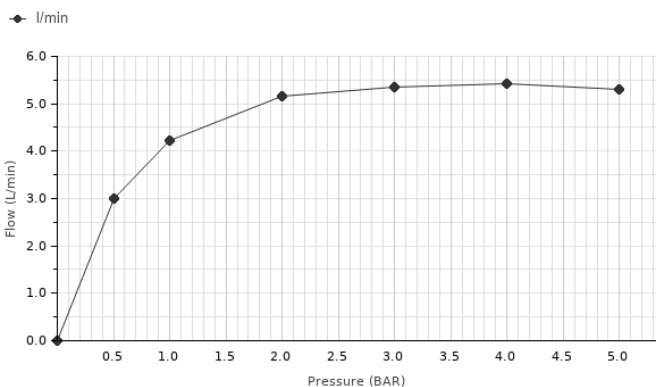

## Description

Single lever basin mixer 3/8". Ø35 mm ceramic cartridge. Length of hoses 365 mm. Without pop-up waste set 1 1/4". "Plus" aerator. Cold-water opening. Flow rate 5,34 l/min. at 3 bar.

## Flow rate diagramme

Pressure (bar)	0	0.5	1	2	3	4	5
Flow - l/min (±15%)	0	3.01	4.22	5.17	5.34	5.42	5.3