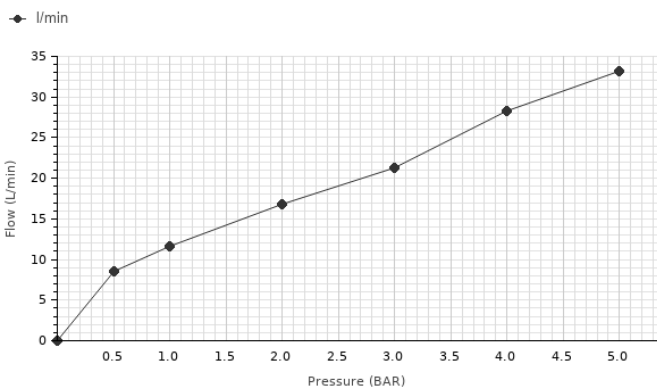

Rain Showers

NEPTUNE SLIM

Description

Rondo 30 cm rain shower head, with ball joint

Finish

black
100213249

Other Finishes

chrome
100090796

white
100253673

copper
100280737

brushed titanium
100281820

Gold
100238749

brushed copper
100280685

titanium
100280756

Certifications and quality characteristics

Flow rate diagramme

Pressure (bar)	0	0.5	1	2	3	4	5
Flow - l/min (±15%)	0	8.6	11.6	16.8	21.3	28.3	33.2

Technical drawing

Dimensions in mm