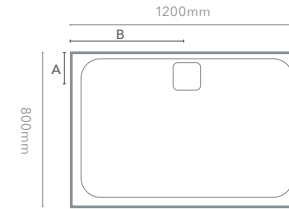

## Rectangular Tray

Lifestyle imagery shown with rectangular tray

Lifestyle imagery shown with rectangular tray

### Rectangular Tray (comes with MERLYN 90mm fast flow waste)

Size	Code
1000 x 800	L108RT
1000 x 900	L109RT
1100 x 800	L118RT
1100 x 900	L119RT
1200 x 760	L1276RT
1200 x 800	L128RT
1200 x 900	L129RT
1300 x 800	L138RT
1300 x 900	L139RT
1400 x 760	L1476RT
1400 x 800	L148RT
1400 x 900	L149RT
1500 x 800	L158RT
1500 x 900	L159RT
1600 x 800	L168RT
1600 x 900	L169RT
1700 x 760	L1776RT
1700 x 800	L178RT
1700 x 900	L179RT

### Waste Positions

Rectangular Tray		
Size	Waste Position (A)	Waste Position (B)
1000 x 800	121.5	500
1000 x 900	121.5	500
1100 x 800	121.5	550
1100 x 900	121.5	550
1200 x 800	121.5	600
1200 x 900	121.5	600
1300 x 800	121.5	650
1300 x 900	121.5	650
1400 x 800	121.5	700
1400 x 900	121.5	700
1500 x 800	121.5	750
1500 x 900	121.5	750
1600 x 800	121.5	800
1600 x 900	121.5	800
1700 x 800	121.5	850
1700 x 900	121.5	850

Integrated 90mm fast flow waste and cover

25mm height