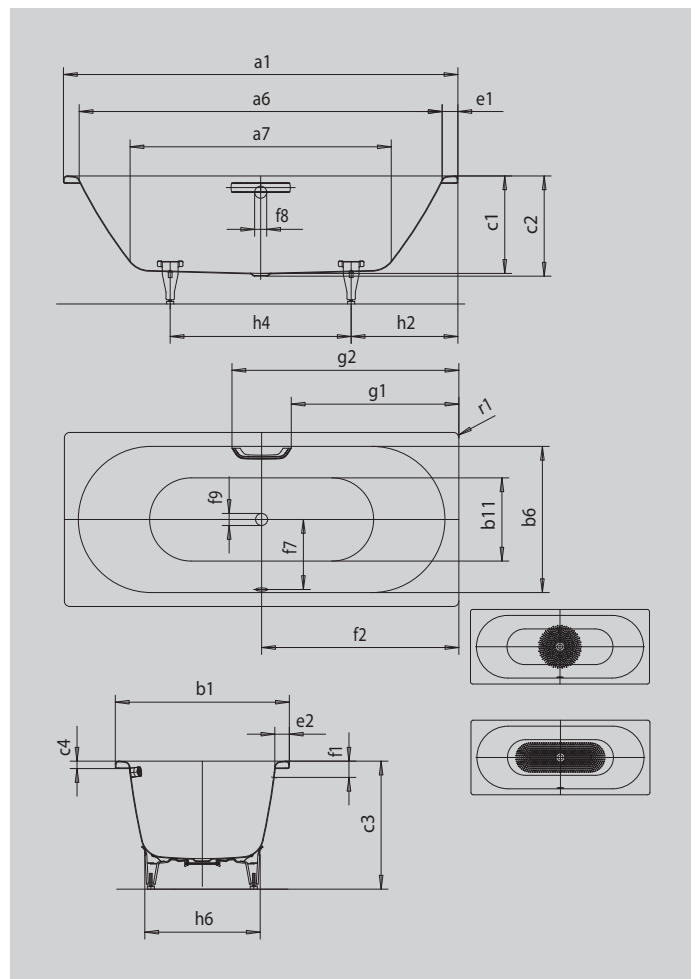

CLASSIC DUO

- minimalist simplicity and unpretentious elegance are the hallmarks of this bathtub
- classic four-corner version
- Bathing for two: two identical backrests and centrally positioned waste outlet
- made of KALDEWEI steel enamel

Similar illustration

GRIP DISCREET OPULENCE

Model		107
External length	a ₁	1700 mm
Internal length (top)	a ₆	1580 mm
Internal length (bottom)	a ₇	1130 mm
External width	b ₁	750 mm
Internal width (top)	b ₆	630 mm
Internal width (bottom)	b ₁₁	500 mm
Depth inside	c ₁	420 mm
Depth incl. waste hole	c ₂	430 mm
Height with feet	c ₃	560 - 595 mm
Height of rim	c ₄	32 mm
Width of rim (foot end; long side)	e ₁ ; e ₂	60; 60 mm
Distance top edge to centre of overflow hole	f ₁	70 mm
Distance bath edge to centre of waste hole	f ₂	850 mm
Distance centre of waste hole to centre of overflow hole	f ₇	305 mm
Diameter of overflow hole	f ₈	Ø 52 mm
Diameter of waste hole	f ₉	Ø 52 mm
Distance bath edge (foot end) to start of grip	g ₁	722 mm
Distance bath edge (foot end) to end of grip	g ₂	978 mm
Distance foot end of bath edge to centre of foot	h ₂	560 mm
Distance between the feet	h ₄	580 mm
Width of feet max.	h ₆	470 mm
External radius	r ₁	8 mm
Water volume		122 l
Net weight		47 kg
Diameter of anti-slip		Ø 435 mm
Full anti-slip		900 x 300 mm