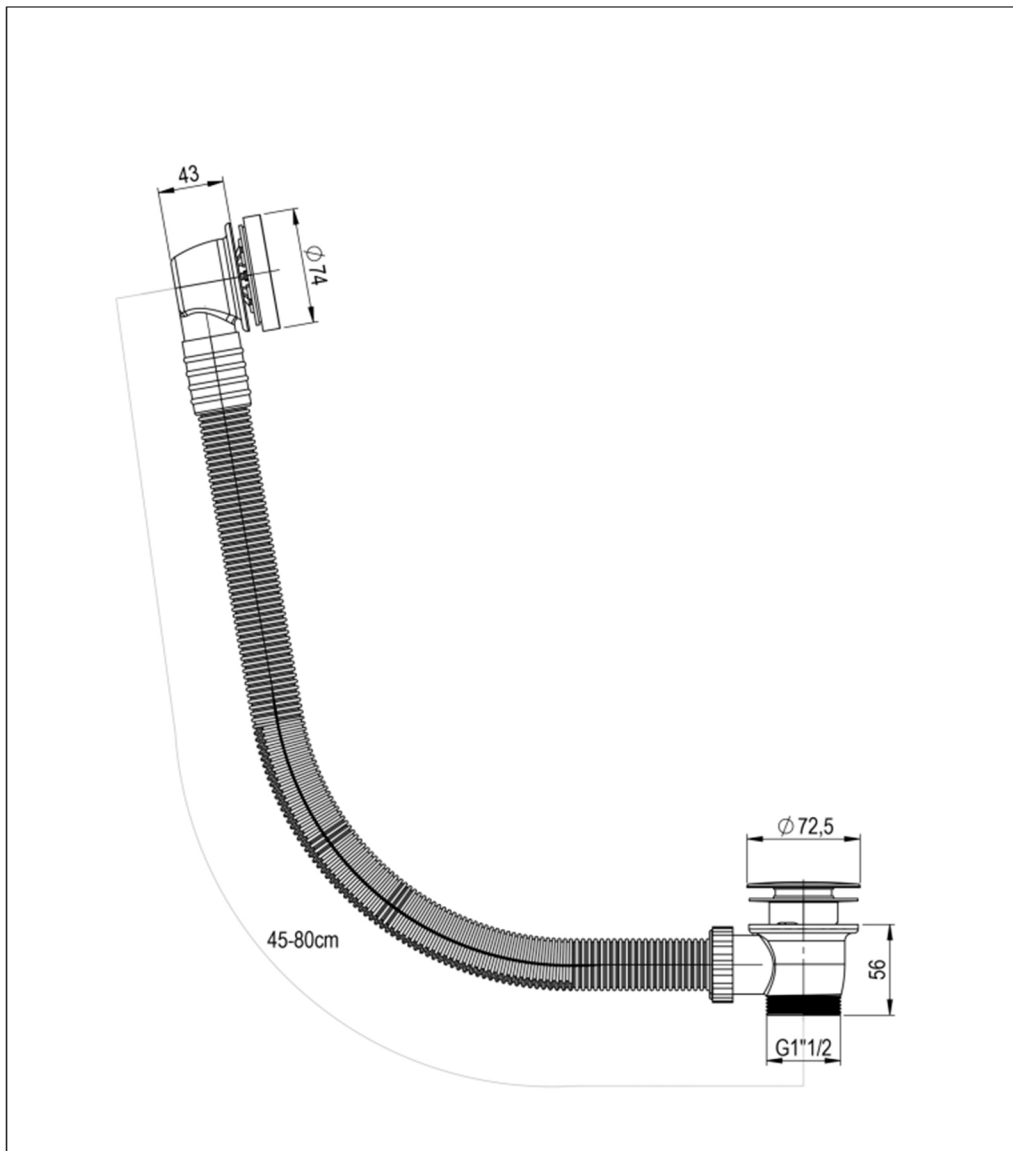

# Technical Data Sheet

Product range: INOX

Product code: IX21400

Finishes Available: Stainless Steel

**Min Pressure:**

N/A

**Approvals:**

N/A

**Connections:**

G 1/2"

**Warranty:**

15 Years