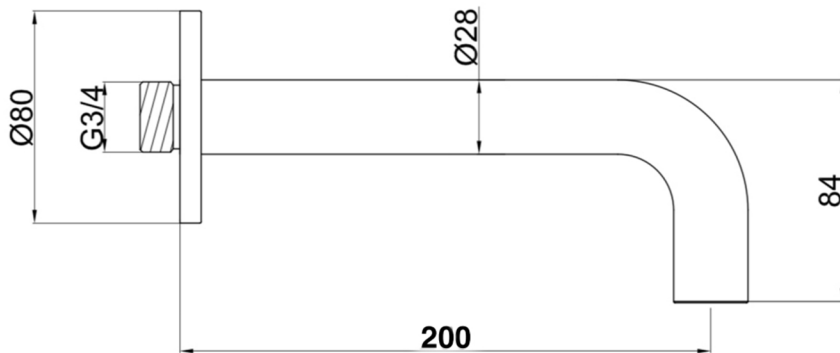

# Technical Data Sheet

Product range: INOX

Product code: IX439

Finishes Available: Stainless Steel

#### Connections:

G 3/4"

#### Flow Rate

0.2Bar: 5.8L/min

0.5Bar: 6.8L/min

1Bar: 8.3L/min

2Bar: 11.5L/min

3Bar: 14L/min