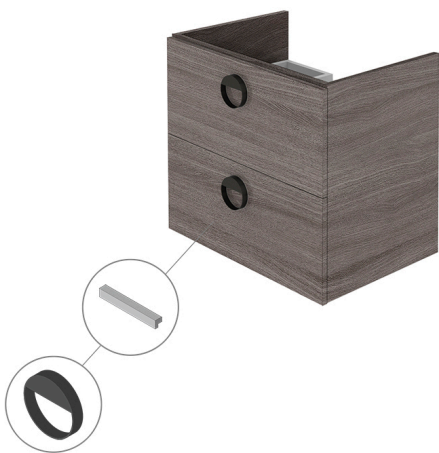

## Description

Wall hung vanity 65cm. 2 drawers with soft close. Two models of handles are included: round black and linear chrome.