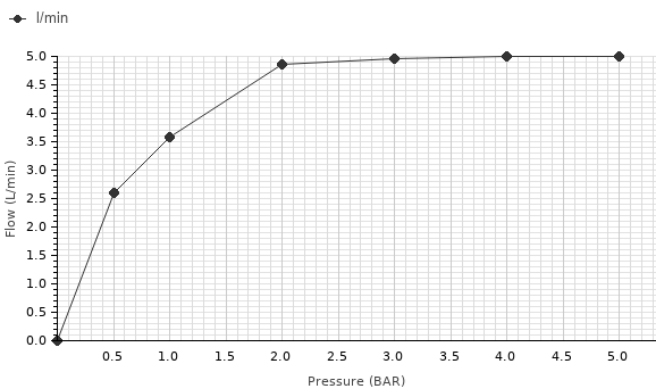

Description

Internal part for wall basin mixer with Ø35 mm ceramic cartridge. 1/2" connectors.

Finish

100318265

Flow rate diagramme

Pressure (bar)	0	0.5	1	2	3	4	5
Flow - l/min (±15%)	0	2.6	3.57	4.85	4.95	5	5

Technical drawing

Dimensions in mm