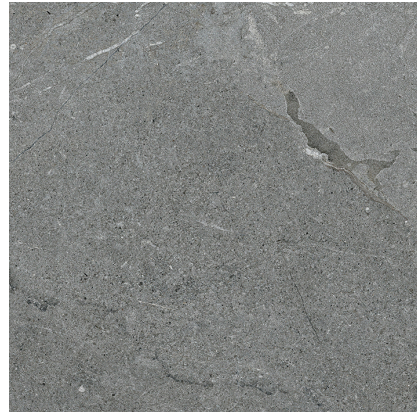

Model: LUCERNA SILVER 45X120(A)

Codes: 100314058

Water absorption: BIII - Revestimiento (10%≤E≤20%)

DIMENSIONAL FEATURES

UNE-EN ISO 10545-2

Thickness	10 MM	+/-5%*
Width	450 MM	
Length	1200 MM	
Length and width deviation	Below 0.15%	+/-0.3%*
Side straightness deviation	Below 0.15%	+/-0.3%*
Squareness deviation	Below 0.15%	+/-0.3%*
Surface flatness deviation	Below 0.15%	+/-0.4%*