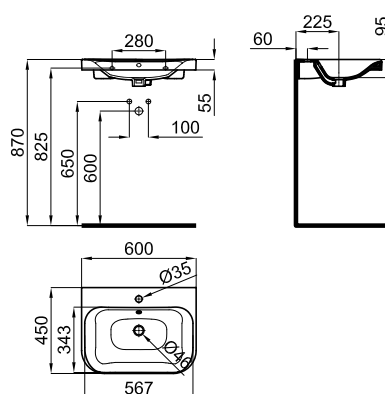

Description

60 cm. wall hung basin with central bowl, taphole, overflow and 100041225 fixing kit.

Finish

white
100308022

Technical drawing

Dimensions in mm

Noken does not guarantee the supply of discontinued items