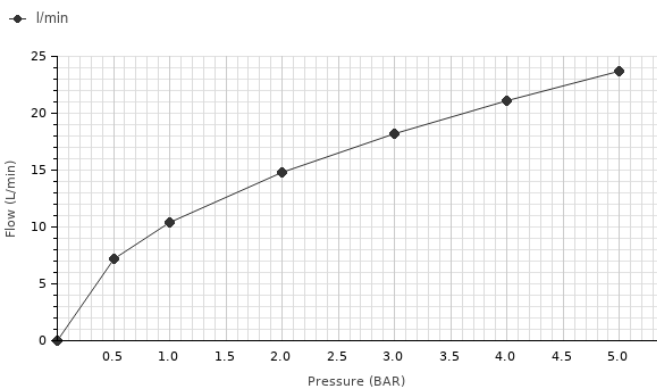

EX

NEW

Description

Wall mounted bath spout. Flow rate 18,2 l/min. at 3 bar.

Finish

chrome
100299129

Other Finishes

black
100299164

brushed copper
100299181

brushed titanium
100299187

brushed gold
100299210

copper
100299180

Gold
100299186

titanium
100299188

Flow rate diagramme

Pressure (bar)	0	0.5	1	2	3	4	5
Flow - l/min (±15%)	0	7.17	10.36	14.76	18.21	21.12	23.72

Technical drawing

Dimensions in mm