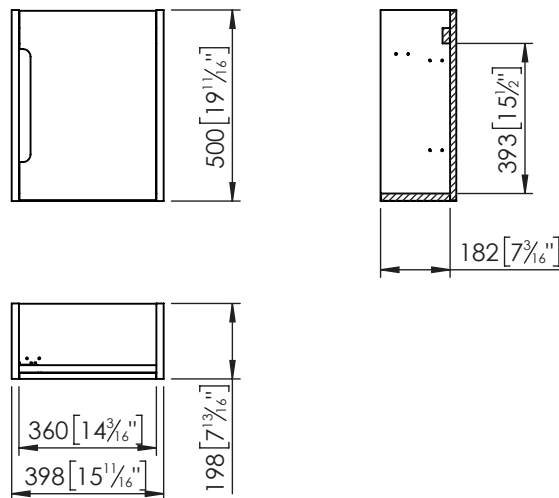

Description

Wall-hung 40x20 cm vanity all in Vulcano grey finish.

Features

- Made in wood
- Metallic nailer
- Moisture resistance
- Suitable for small bathrooms
- Length x Width: 398x198 mm

Recommended Products

CAJON MB ONE VULCANO GREY 40X20
100278911

Technical Information

- Installation: de pared
- Height: 500 mm
- Width: 198 mm
- Length: 398 mm
- Net Weight: 8.8 Kg

Notes

All product dimensions are nominal and tolerances of the product may vary within an established range. All measurements of the technical drawings are expressed in mm[in].