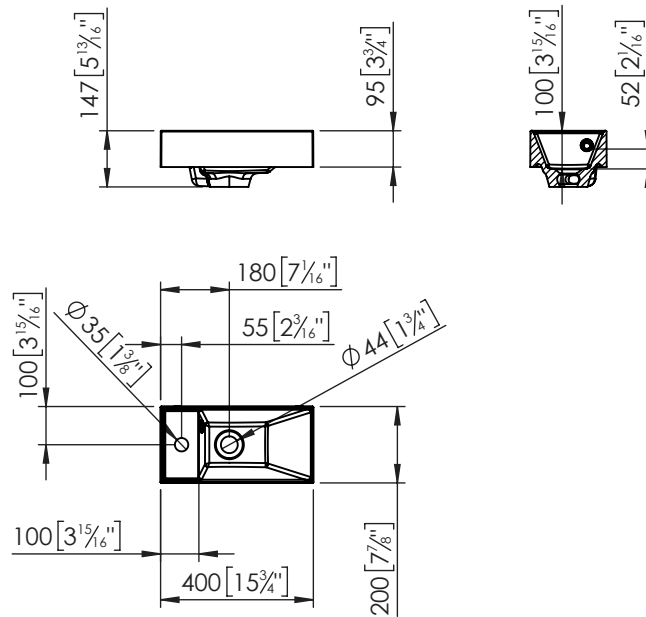

### Description

40x20 cm rectangular washbasin made of KRION SHELL®, wall-hung, basin displaced to the left, with overflow and a hole for taps.

## Technical Information

- Installation: wall hung
- Height: 80 mm
- Width: 200 mm
- Length: 400 mm
- Net Weight: 5.95 Kg

## Notes

All product dimensions are nominal and tolerances of the product may vary within an established range. All measurements of the technical drawings are expressed in mm[in].

Install the product following the recommendations in the installation manual.