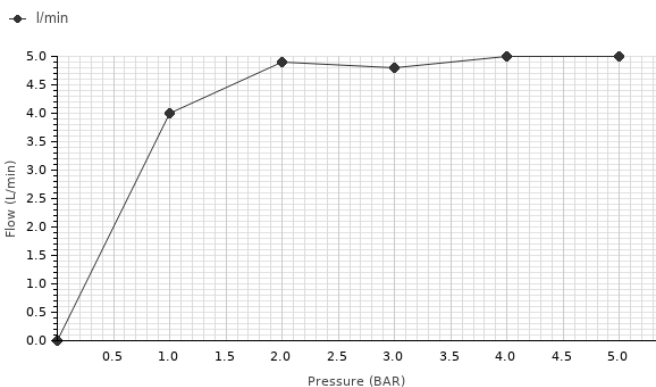

## Description

Single lever basin mixer 3/8". Ø25 mm ceramic cartridge. Length of hoses 405 mm. Without pop-up waste set 1 1/4". "Plus" aerator. Flow rate 5 l/min. at 3 bar.

## Flow rate diagramme

Pressure (bar)	0	1	2	3	4	5
Flow - l/min (±15%)	0	4	4.9	4.8	5	5