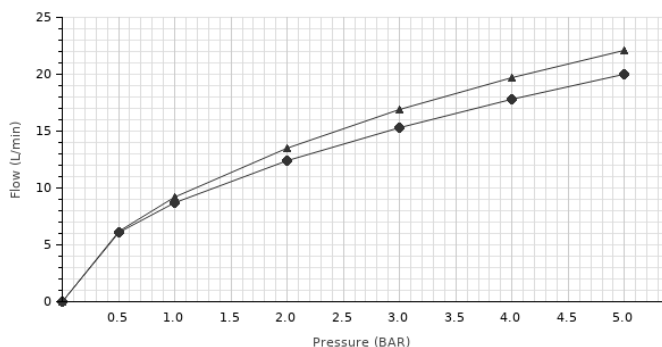

Designed by

RAMON ESTEVE

Description

LUXE - Floor mounted bath shower mixer 3/8" with 150cm shower hose and hand shower. Ceramic disc valves. Automatic diverter. "Plus" aerator. Flow rate for shower: 15,3 l/min. at 3 bar and flow rate bath: 22,1 l/min. at 3 bar. Diameter 110 mm. at base.

Finish

chrome
100241774

Other Finishes

Gold
100241718

brushed copper
100289173

brushed gold
100301623

Flow rate diagramme

Pressure (bar)	0	0.5	1	2	3	4	5
Flow - Handshower (l/min) (±15%)	0	6.14	8.69	12.39	15.31	17.80	20.03
Flow - Spout (l/min) (±15%)	0	6.17	9.24	13.50	16.87	19.66	22.13

◆ Handshower (l/min) ▲ Spout (l/min)

Technical drawing

Dimensions in mm