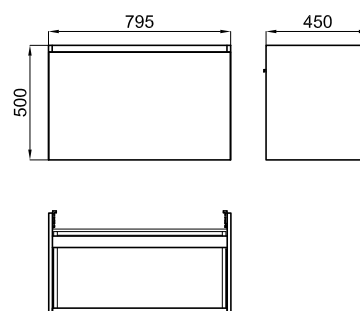

Description

CUBE. - Wall hung vanity unit 80 cm., with 1 drawer with soft-close system. With handle.

Finish

white
100235065

Technical drawing

Dimensions in mm

Noken does not guarantee the supply of discontinued items