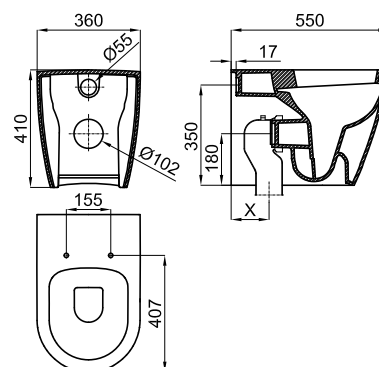

Sanitaryware

ACRO COMPACT

Description

Back to wall pan. Adjustable outlet with fixing kit 100041212.

Finish

white
100228733

Technical drawing

Dimensions in mm