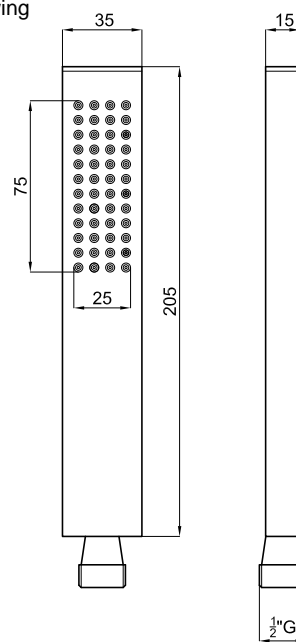

## Description

Single function handshower. Flow rate 11,8 l/min. at 3 bar.

## Technical drawing

Dimensions in mm