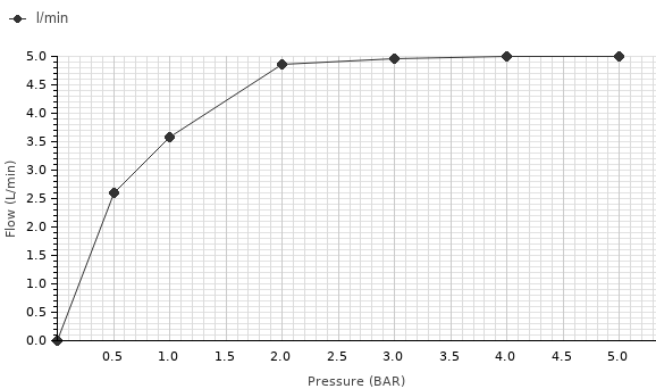

Description

Single lever basin mixer trim kit. . Ø35 mm ceramic cartridge. Without pop up waste. Flow rate 5 L/min at 3 bar. Possibility of vertical and horizontal installation.

Finish

black
100210549

Other Finishes

chrome
100210548

brushed titanium
100280809

brushed copper
100280860

Flow rate diagramme

Pressure (bar)	0	0.5	1	2	3	4	5
Flow - l/min (±15%)	0	2.6	3.57	4.85	4.95	5	5

Technical drawing

Dimensions in mm