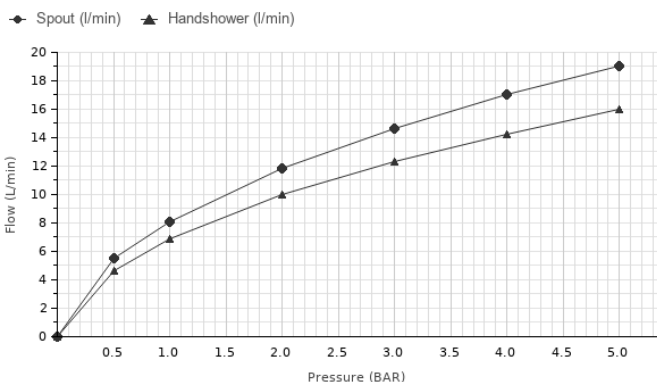

ROUND

Description

Floor mounted single lever bath shower mixer. Ø35 mm ceramic cartridge. Includes hand shower and 150cm shower hose. Automatic diverter. "Plus" aerator. Flow rate for shower: 12,25 l/min. at 3 bar and flow rate bath: 14,64 l/min. at 3 bar. It has to be purchased together with floormounted Smart box 100149141

Finish

Other Finishes

Flow rate diagramme

| Pressure (bar) | 0 | 0.5 | 1 | 2 | 3 | 4 | 5 |
|----------------------------------|---|-----|-----|------|------|------|----|
| Flow - Spout (l/min) (±15%) | 0 | 5.5 | 8.1 | 11.8 | 14.6 | 17 | 19 |
| Flow - Handshower (l/min) (±15%) | 0 | 4.6 | 6.9 | 10 | 12.3 | 14.2 | 16 |

Technical drawing

Dimensions in mm