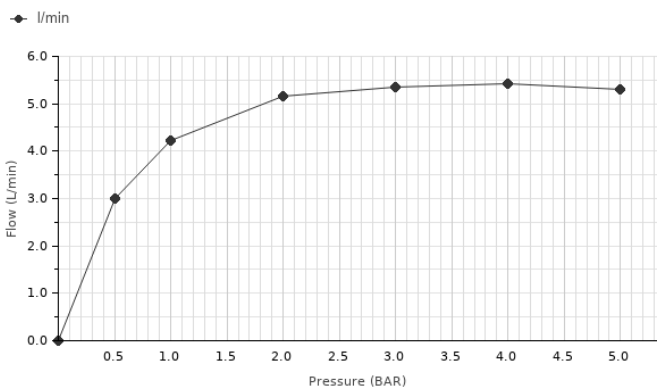

### Description

306 mm high spout single lever basin mixer 3/8". Ø35 mm ceramic cartridge. Length of hoses 420 mm. Without pop-up waste set 1 1/4". "Plus" aerator. Cold-water opening. Flow rate 5,34 l/min. at 3 bar.

### Flow rate diagramme

Pressure (bar)	0	0.5	1	2	3	4	5
Flow - l/min (±15%)	0	3.01	4.22	5.17	5.34	5.42	5.3