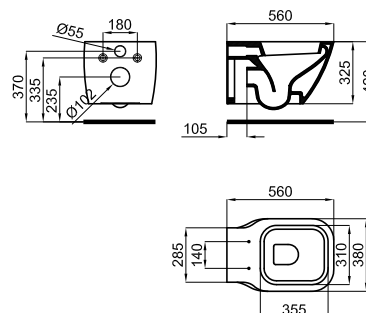

Description

Wall hung pan. Includes 100041282 fixing kit.

Finish

**matt white
 100180514**

Technical drawing

Dimensions in mm

Noken does not guarantee the supply of discontinued items