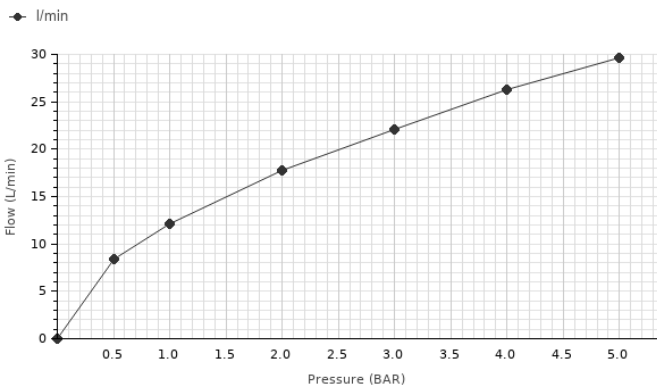

Description

SMART BOX - Universal and quick installation for 1 way mixer with a Ø35 mm. ceramic cartridge and 1/2" connections. The 3 bar pressure is 22,1 L/min. 2 mufflers and a 1/2" plug included.

Finish

100124166

Certifications and quality characteristics

Flow rate diagramme

Pressure (bar)	0	0.5	1	2	3	4	5
Flow - l/min (±15%)	0	8.4	12.1	17.8	22.1	26.3	29.6

Technical drawing

Dimensions in mm