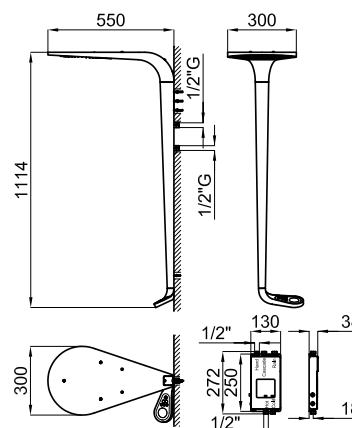

### Description

3 ways thermostatic shower column with 1/2" connection. Screen with temperature and flow indicator. Safety stop. ECO functions: optional flow and temperature limit. Set programmes: Eco Relax, Wake Up and Sensations. Battery back-up. The 3 bars of pressure are 18l/min. It needs to be plugged in. Also includes a 100-240V transformer, 50/60Hz exit, 9.0V. external mixer 85x75x55mm.

### Finish

chrome  
100123648

### Flow rate diagramme

Pressure (bar)	0	0.5	1	2	3	4	5
Flow - l/min (±15%)	0	6	9	14	18	21	23

### Technical drawing

Dimensions in mm

Noken does not guarantee the supply of discontinued items