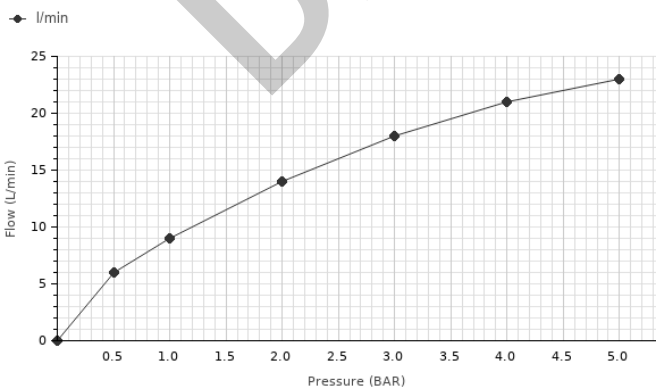

### Description

3 ways thermostatic shower column with 1/2" connection. Screen with temperature and flow indicator. Safety stop. ECO functions: optional flow and temperature limit. Set programmes: Eco Relax, Wake Up and Sensations. Battery back-up. The 3 bars of pressure are 18l/min. It needs to be plugged in. Also includes a 100-240V transformer, 50/60Hz exit, 9.0V. external mixer 85x75x55mm.

### Flow rate diagramme

Pressure (bar)	0	0.5	1	2	3	4	5
Flow - l/min (±15%)	0	6	9	14	18	21	23