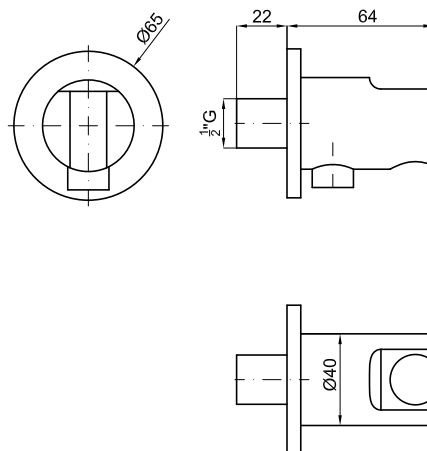

HOJ

EX

Designed by
RICHARD ROGERS & LUIS VIDAL

Description

Wall bracket with outlet elbow. Recommended order of flexi hose 100137888 for white or 100137888

Finish

chrome
100123143

Technical drawing

Dimensions in mm

Noken does not guarantee the supply of discontinued items