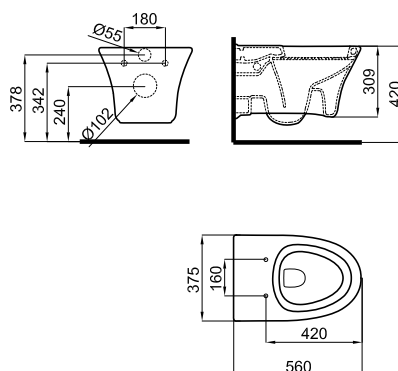

Description

Wall hung pan with fixing kit 100090710

Finish

white
100090698

Technical drawing

Dimensions in mm

Noken does not guarantee the supply of discontinued items