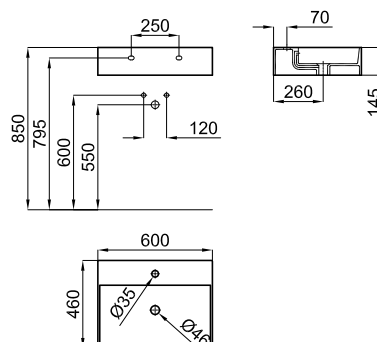

Description

60 cm. wall hung basin with overflow and fixing kit 100041225.

Finish

white
100090126

Technical drawing

Dimensions in mm

Noken does not guarantee the supply of discontinued items