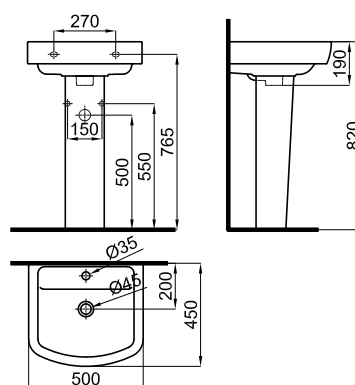

ACRO COMPACT

Description

Pedestal for basin 60 cm. and cloakroom basin 50 cm. .

Finish

white
100080138

Technical drawing

Dimensions in mm

Noken does not guarantee the supply of discontinued items