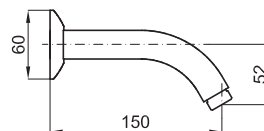

## Description

PROJECT - 3 spray fixed shower head and arm. Functions: Rain, Massage and Rain+Massage.

## Finish

chrome  
100067087

## Technical drawing

Dimensions in mm

Noken does not guarantee the supply of discontinued items