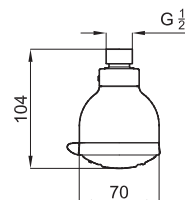

## Description

PROJECT - 3 spray fixed shower head and arm. Functions: Rain, Massage and Rain+Massage.

## Finish

chrome  
100067087

## Technical drawing

Dimensions in mm

Noken does not guarantee the supply of discontinued items