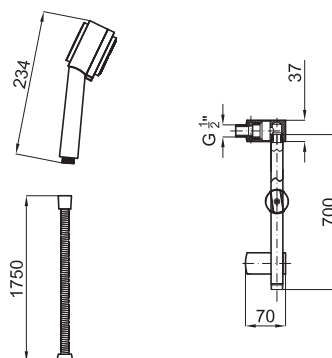

Bathroom Taps

COMPLEMENTOS

Description

BELA-C SHOWER PACK. Includes handshower bar with bracket, 5-function CAZ handshower 100040338, with 100137893 flexible hose and water connection.

Finish

chrome
100063971

Technical drawing

Dimensions in mm

Noken does not guarantee the supply of discontinued items

noken
PORCELANOSA BATHROOMS

Warranty: For a warranty or other information on this product, visit our Web address: www.noken.com