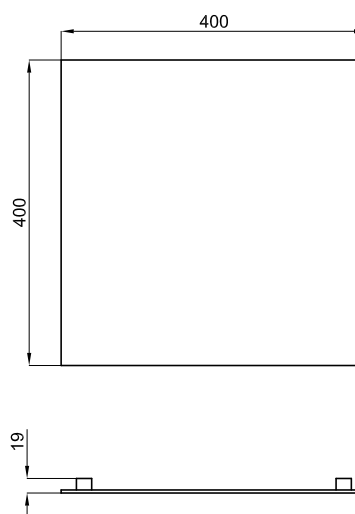

Mirrors

SMART LINE

Description

40x40 cm polished border

Finish

mirror
100042615

Technical drawing

Dimensions in mm